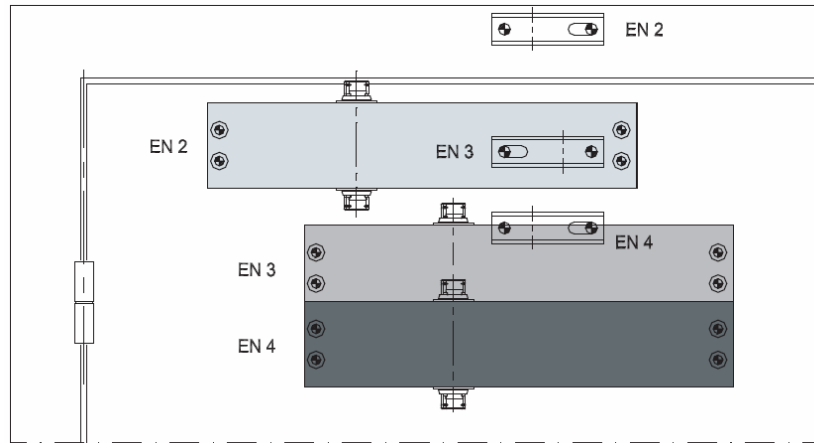

It is quick and easy to install without mounting backplate, and a versatile quality door closer which can be operated with a standard arm, parallel arm fixing, or slide channel assembly.

Data and features		TS 79
Selectable closing force (variable via arm Power shoe and templating)	Size	EN 2/3/4
Door width	≤1100mm	●
External doors, outward opening		-
Non-handed		●
Arm type	Standard	●
	Slide channel	○
Closing speed adjustable via 2 independent valves	180° - 15°	●
	15° - 0°	●
Backcheck		○
Delay action		-
Hold-open		○
Weight in kg		1.1
Dimensions in mm	Length	224
	Overall Depth	41
	Height	44
Door Closer tested and approved to EN 1154		●

● Yes - No ○ Option

Door leaf fixing, pull side

Transom fixing (overhead frame installation), push side

Parallel-arm fixing, push side

With this fixing method, the closing force is approx. 20 NM (for doors up to 950 mm)

**Closing force settings**

Door width	Size Setting
≤ 850	EN 2
≤ 950	EN 3
≤ 1100	EN 4

The TS 79's size setting is selected for the door width by moving the closer body and/or turning the arm power shoe

**Standard equipment and accessories**