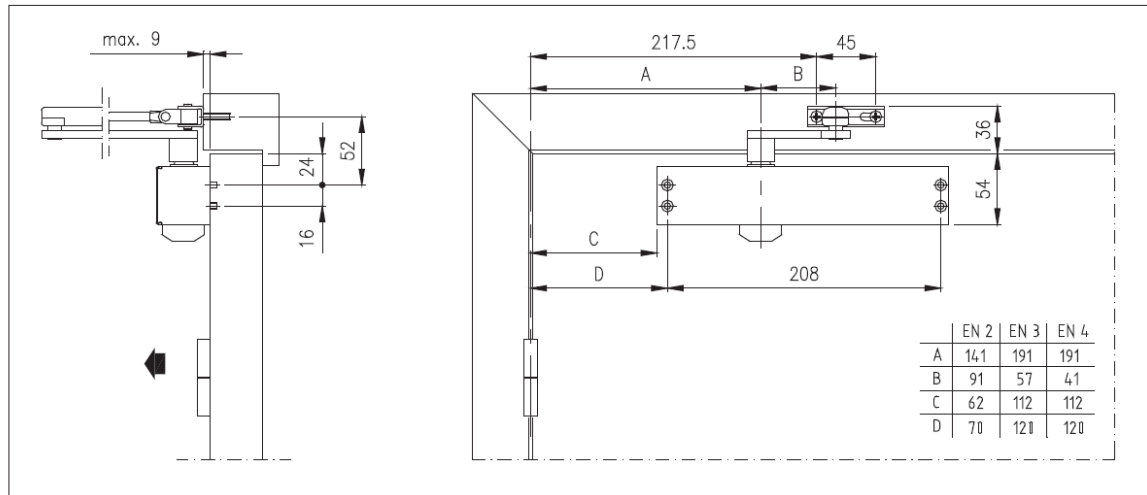

## The most compact door closer for up to 1100mm wide door

The Dorma TS79 is the most compact door closer on the market that conforms to the European Standard EN 1154. It can be used on all types of door up to 80kg weight.

It is quick and easy to install without mounting backplate, and a versatile quality door closer which can be operated with a standard arm, parallel arm fixing, or slide channel assembly.

Data and features		TS 79
Selectable closing force (variable via arm Power shoe and templating)	Size	EN 2/3/4
Door width	≤1100mm	●
External doors, outward opening		-
Non-handed		●
Arm type	Standard	●
	Slide channel	○
Closing speed adjustable via 2 independent valves	180° - 15°	●
	15° - 0°	●
Backcheck		○
Delay action		-
Hold-open		○
Weight in kg		1.1
Dimensions in mm	Length	224
	Overall Depth	41
	Height	44
Door Closer tested and approved to EN 1154		●

● Yes - No ○ Option

Door leaf fixing, pull side

Transom fixing (overhead frame installation), push side

Parallel-arm fixing, push side

With this fixing method, the closing force is approx. 20 NM (for doors up to 950 mm)

**Closing force settings**

Door width	Size Setting
≤ 850	EN 2
≤ 950	EN 3
≤ 1100	EN 4

The TS 79's size setting is selected for the door width by moving the closer body and/or turning the arm power shoe

**Standard equipment and accessories**