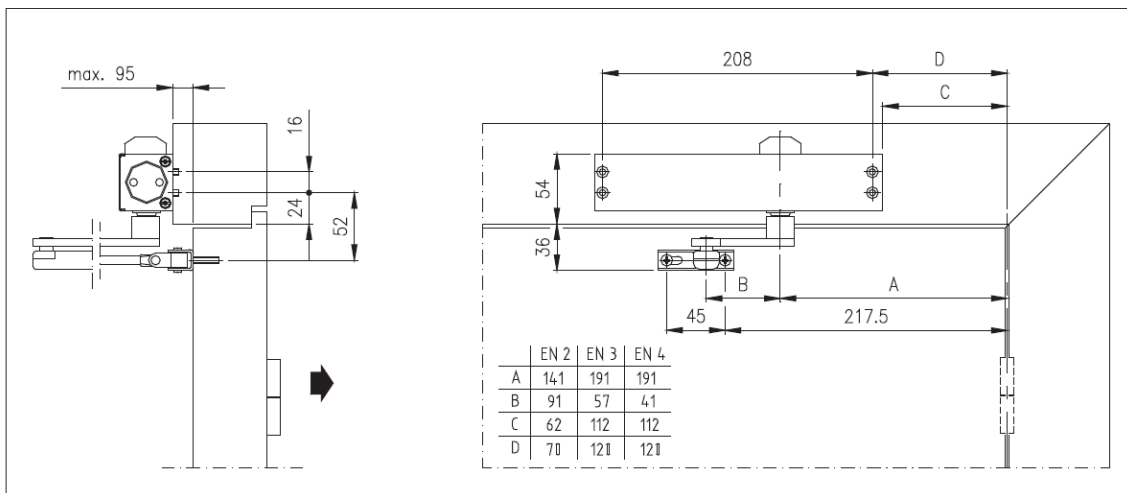

It is quick and easy to install without mounting backplate, and a versatile quality door closer which can be operated with a standard arm, parallel arm fixing, or slide channel assembly.

Data and features		TS 79
Selectable closing force (variable via arm Power shoe and templating)	Size	EN 2/3/4
Door width	≤1100mm	●
External doors, outward opening		-
Non-handed		●
Arm type	Standard	●
	Slide channel	○
Closing speed adjustable via 2 independent valves	180° - 15°	●
	15° - 0°	●
Backcheck		○
Delay action		-
Hold-open		○
Weight in kg		1.1
Dimensions in mm	Length	224
	Overall Depth	41
	Height	44
Door Closer tested and approved to EN 1154		●

● Yes - No ○ Option

Door leaf fixing, pull side

Transom fixing (overhead frame installation), push side

Parallel-arm fixing, push side

With this fixing method, the closing force is approx. 20 NM (for doors up to 950 mm)

**Closing force settings**

Door width	Size Setting
≤ 850	EN 2
≤ 950	EN 3
≤ 1100	EN 4

The TS 79's size setting is selected for the door width by moving the closer body and/or turning the arm power shoe

**Standard equipment and accessories**