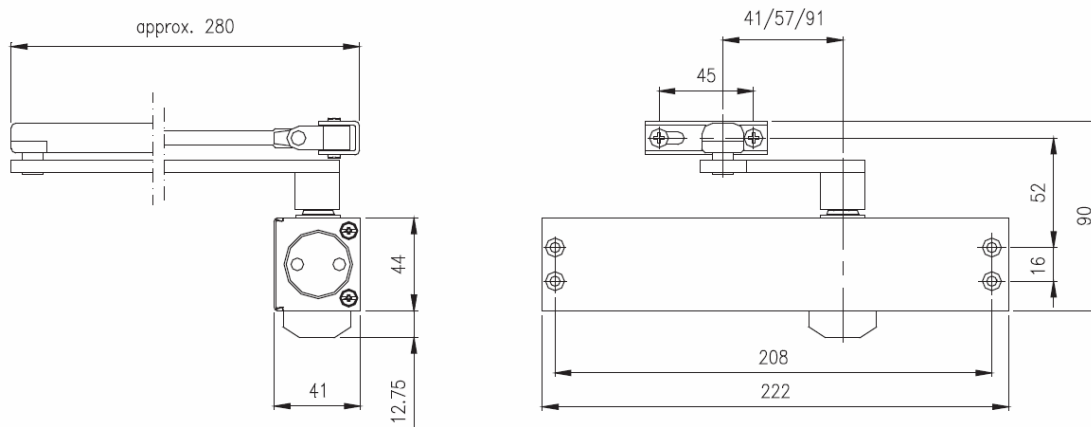

## The most compact door closer for up to 1100mm wide door

The Dorma TS79 is the most compact door closer on the market that conforms to the European Standard EN 1154. It can be used on all types of door up to 80kg weight.

It is quick and easy to install without mounting backplate, and a versatile quality door closer which can be operated with a standard arm, parallel arm fixing, or slide channel assembly.

Data and features		TS 79
Selectable closing force (variable via arm Power shoe and templating)	Size	EN 2/3/4
Door width	≤1100mm	●
External doors, outward opening		-
Non-handed		●
Arm type	Standard	●
	Slide channel	○
Closing speed adjustable via 2 independent valves	180° - 15°	●
	15° - 0°	●
Backcheck		○
Delay action		-
Hold-open		○
Weight in kg		1.1
Dimensions in mm	Length	224
	Overall Depth	41
	Height	44
Door Closer tested and approved to EN 1154		●

● Yes - No ○ Option

Door leaf fixing, pull side

Transom fixing (overhead frame installation), push side

Parallel-arm fixing, push side

With this fixing method, the closing force is approx. 20 NM (for doors up to 950 mm)

**Closing force settings**

Door width	Size Setting
≤ 850	EN 2
≤ 950	EN 3
≤ 1100	EN 4

The TS 79's size setting is selected for the door width by moving the closer body and/or turning the arm power shoe

**Standard equipment and accessories**