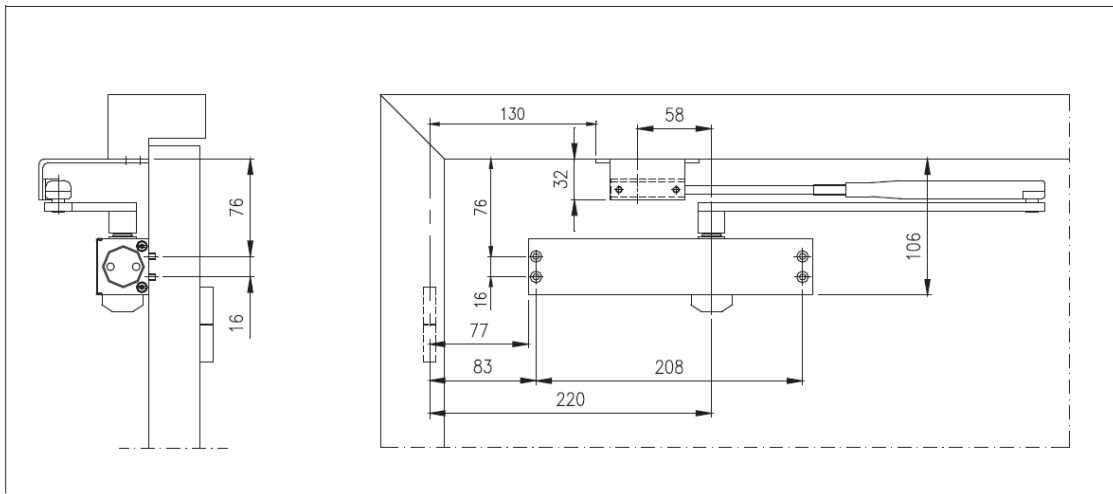

It is quick and easy to install without mounting backplate, and a versatile quality door closer which can be operated with a standard arm, parallel arm fixing, or slide channel assembly.

Data and features		TS 79
Selectable closing force (variable via arm Power shoe and templating)	Size	EN 2/3/4
Door width	≤1100mm	●
External doors, outward opening		-
Non-handed		●
Arm type	Standard	●
	Slide channel	○
Closing speed adjustable via 2 independent valves	180° - 15°	●
	15° - 0°	●
Backcheck		○
Delay action		-
Hold-open		○
Weight in kg		1.1
Dimensions in mm	Length	224
	Overall Depth	41
	Height	44
Door Closer tested and approved to EN 1154		●

● Yes - No ○ Option

Door leaf fixing, pull side

Transom fixing (overhead frame installation), push side

Parallel-arm fixing, push side

With this fixing method, the closing force is approx. 20 NM (for doors up to 950 mm)

**Closing force settings**

Door width	Size Setting
≤ 850	EN 2
≤ 950	EN 3
≤ 1100	EN 4

The TS 79's size setting is selected for the door width by moving the closer body and/or turning the arm power shoe

**Standard equipment and accessories**