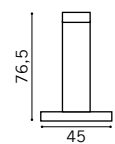

DDH-SS-020

Wall Buffer
Stainless Steel