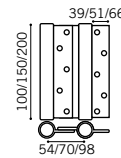

## 3 PART LM HINGE

Aluminium Hinge

Natural. Dark Bronze (add R154)

13mm Offset

22mm Offset

36mm Offset (Non load bearing)

Max door weight: 120Kg

Fixing hole centres: Type A - 71.5mm. Type B - 58.5mm (Standard)

## ART 185

Double Action Coil Spring Hinge

Steel Silver sprayed

185/100mm

185/150mm

185/200mm

Max door weight: 185/100 22Kg. 185/150 40kg. 185/200 70Kg

Door Thickness: 185/100 25-30mm. 185/150 35-40mm. 185/200 44-50mm