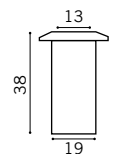

DPS-SS-032

Dust Proof Strike
Stainless Steel