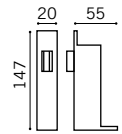

Accessories

DAB-SS-019

Automatic Flush Bolt
Stainless Steel