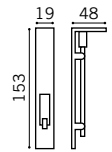

Accessories

DFB-SC-180

153mm Flush Bolt With heel
Satin Chrome