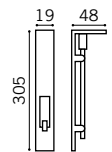

DFB-SC-181

305mm Flush Bolt With heel
Satin Chrome