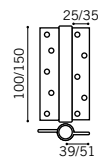

## ART 176

Single Action Coil Spring Hinge

Stainless Steel

176/100mm

176/150mm

Max door weight: 176/100 22Kg. 176/150 40kg

Door Thickness: 176/100 25-30mm. 176/150 35-40mm