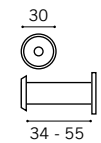

DDV-SS-033

Door Viewer
Stainless Steel