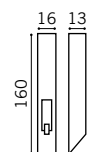

DFB-SS-027

160mm Flush Bolt
Stainless Steel