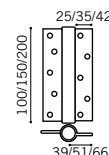

ART 175

Single Action Coil Spring Hinge

Steel Silver sprayed

175/100mm

175/150mm

175/200mm

Max door weight: 175/100 22Kg. 175/150 40kg. 175/200 70Kg

Door Thickness: 175/100 25-30mm. 175/150 35-40mm. 175/200 44-50mm