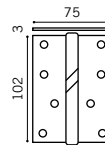

DRR-SS-012 (013)

Rising Butt Hinge
Stainless Steel

DRR-SS-012 (R)
DRL-SS-013 (L)

Max door weight: 50Kg