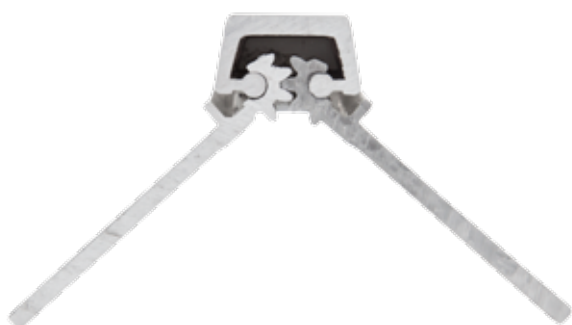

Continuous hinges

Dorma Standard Continuous Geared Hinges

2100mm	Max Door Weight 350kg	DCH-AL-S21	Natural Anodized
2400mm	Max Door Weight 625kg	DCH-AL-H24	Natural Anodized
3000mm	Max Door Weight 625kg	DCH-AL-H30	Natural Anodized

Also available in Anodized Black and Bronze finish

Dorma Heavy Duty Continuous Geared Hinges

2100mm	Max Door Weight 550kg	DCH-AL-H21	Natural Anodized
2400mm	Max Door Weight 625kg	DCH-AL-H24	Natural Anodized
3000mm	Max Door Weight 400kg	DCH-AL-F30	Natural Anodized

Also available in Anodized Black and Bronze finish

Dorma Fire Rated Continuous Geared Hinges

2100mm	Max Door Weight 350kg	DCH-AL-F21	Natural Anodized
2400mm	Max Door Weight 400kg	DCH-AL-F24	Natural Anodized
3000mm	Max Door Weight 400kg	DCH-AL-F30	Natural Anodized

Also available in Anodized Black and Bronze finish

- White: Standard Continuous Hinge
- Grey: Fire Rated Continuous Hinge
- Black: Heavy Duty Continuous Hinge