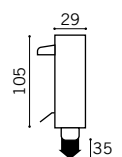

ART 350

Door Holder
Silver Lacquered