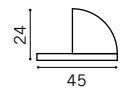

DDS-BP-019

Floor Mounted Door Stop
Brass Plated