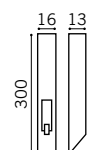

DFB-SS-028

300mm Flush Bolt
Stainless Steel