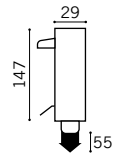

Accessories

ART 360

Door Holder
Silver Lacquered