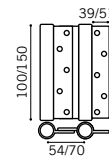

## ART 186

Double Action Coil Spring Hinge

Stainless Steel

186/100mm

186/150mm

Max door weight: 186/100 22Kg. 186/150 40kg

Door Thickness: 186/100 25-30mm. 186/150 35-40mm