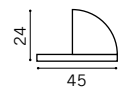

DDS-NP-018

Floor Mounted Door Stop
Nickel Plated