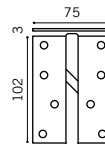

DFR-SS-014 (015)

Falling Butt Hinge
Stainless Steel

DFR-SS-014 (R)
DFL-SS-015 (L)

Max door weight: 50Kg