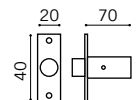

DMB-SS-021

Mortice Door Bolt with Key
Stainless Steel