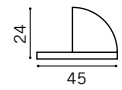

Accessories

DDS-SS-017

Floor Mounted Door Stop
Stainless Steel