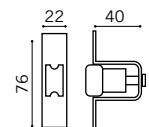

DBC-SS-022

Adjustable Roller Bolt
Stainless Steel