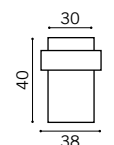

DDS-SS-021

Floor Mounted Door Stop
Stainless Steel