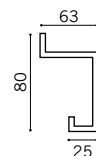

DHC-SS-030-A

Hat and Coat Hook
Stainless Steel