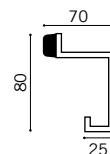

DHC-SS-031-B

Hat and Coat Hook with rubber buffer
Stainless Steel